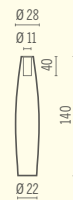

Pisa

Pot-au-mur

Santavase

Scarlett 180

Scarlett 140