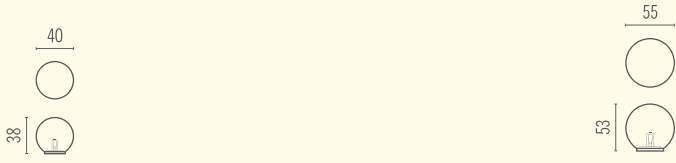

Crystal Moon Family Design Serralunga

Small	Medium	Large