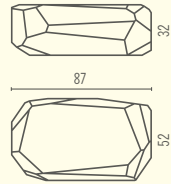

Loop Design Christophe Pillet

Indoor
Outdoor

Meteor Collection Design Arik Levy

Meteor Large

Indoor
Outdoor

Meteor Medium

Indoor
Outdoor

Meteor Small

Indoor
Outdoor

Meteor Collection