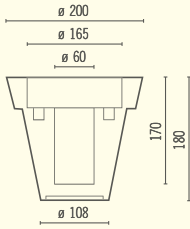

Scarlett 180 Light

Scarlett 140 Light

Top Pot Light

Vas-One Light Collection Design Luisa Bocchietto

Big Bo Light con container

Indoor
Outdoor

Vase-Two Light

Indoor
Outdoor