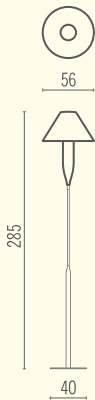

Bonheur Family Design Michele De Lucchi and Alberto Nason

Indoor
Outdoor

Indoor
Outdoor

Indoor
Outdoor

Bonheur