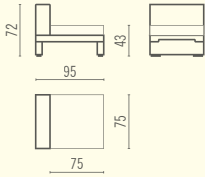

Bellini Hour Design Claudio Bellini

Elemento Singolo un bracciolo
Single element one arm

Indoor
Outdoor

Elemento Singolo un bracciolo e uno schienale
Single element one armrest and one backrest

Indoor
Outdoor