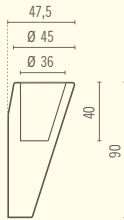

Indoor
Outdoor

Indoor
Outdoor

Pot-au-mur Design Ecal / Nicolas Le Moigne

Indoor
Outdoor

Santavase Design Denis Santachiara

Indoor
Outdoor

Scarlett Design Christophe Pillet

Scarlett 180