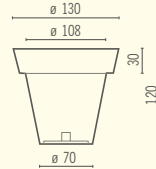

Indoor
Outdoor

Vase-One Light

Indoor
Outdoor

Vase-One Light con container