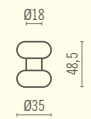

Vaso esempio composizione 1 Vase example of composition 1	Indoor Outdoor	Vaso esempio composizione 2 Vase example of composition 2	Indoor Outdoor