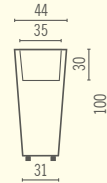

Holly All Design Philippe Starck and Eugeni Quitllet

Indoor
Outdoor

Kabin Collection Design Luisa Bocchietto

Kabin Extra

Indoor
Outdoor

Kabin Maxi

Indoor
Outdoor

Kabin High

Indoor
Outdoor

Kabin 50

Indoor
Outdoor

Kabin