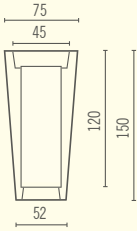

Holly All Design Philippe Starck and Eugeni Quitllet

Indoor
Outdoor

Kabin Collection Design Luisa Bocchietto

Kabin Extra

Indoor
Outdoor

Kabin Maxi

Indoor
Outdoor

Kabin High

Indoor
Outdoor

Kabin 50

Indoor
Outdoor

Kabin