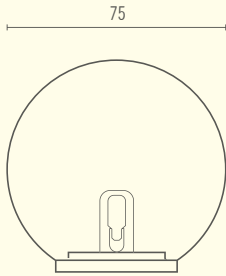

Atmosfera with light Design Nat Wave

75

Indoor
Outdoor

55

Indoor
Outdoor