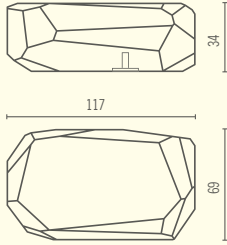

Meteor Light Collection Design Arik Levy

Meteor Large Light

Indoor
Outdoor