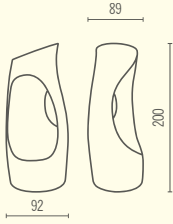

Indoor
Outdoor

Eufronio

Flow Large

Flow Medium

Hic!

Hole Pot

Holly All Design Philippe Starck and Eugeni Quitllet

Indoor
Outdoor