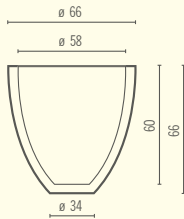

Flow Design Zaha Hadid

Flow Large

Indoor
Outdoor

Flow Medium

Indoor
Outdoor

Hic! Design Marc Sadler

Indoor
Outdoor

Hole Pot Design Luisa Bocchietto

Indoor
Outdoor