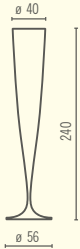

Flow Design Zaha Hadid

Flow Large

Indoor
Outdoor

Flow Medium

Indoor
Outdoor

Hic! Design Marc Sadler

Indoor
Outdoor

Hole Pot Design Luisa Bocchietto