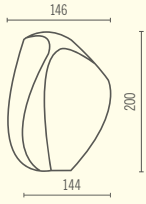

Flow Design Zaha Hadid

Flow Large

Indoor
Outdoor

Flow Medium

Indoor
Outdoor