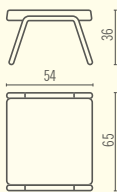

Time Out Reclining Chaise Longue

Indoor
Outdoor

Time Out Square Table

Indoor
Outdoor

Time Out Stool

Indoor
Outdoor

Specifiche Tecniche / Specifications

Luci Lights