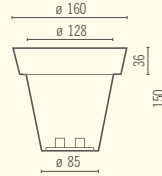

Scarlett 180 Light

Scarlett 140 Light

Top Pot Light

Vas-One Light Collection Design Luisa Bocchietto

Big Bo Light con container

Indoor
Outdoor

Vase-Two Light

Indoor
Outdoor