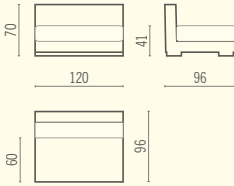

One Design Marc Sadler

Elemento singolo
Single element

Indoor
Outdoor

Elemento Singolo con un bracciolo dx/sx
Single element with one arm dx/sx

Indoor
Outdoor