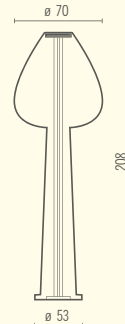

Lady Mary Design Marc Sadler

Indoor
Outdoor

Atmosfera with light