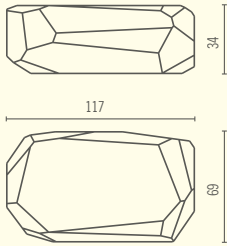

Meteor Small

Indoor
Outdoor

Meteor Collection