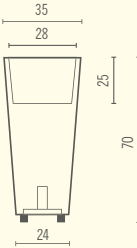

Kabin High

Indoor
Outdoor

Kabin 50

Indoor
Outdoor