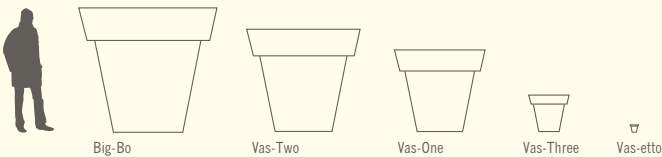

Vas-One Collection Design Luisa Bocchietto

Big-Bo	Indoor Outdoor	Big-Bo con container	Indoor Outdoor
Vase-One	Indoor Outdoor	Vase-Two	Indoor Outdoor

Vas-One Collection Design Luisa Bocchietto

Vase-Three	Indoor Outdoor	Vase-etto	Indoor Outdoor

Vas-One Collection