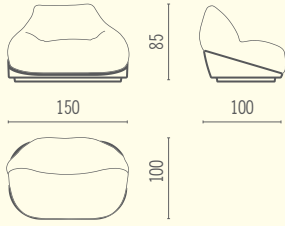

Hug Design Marc Sadler

Kubrik Design Marc Sadler

Indoor
Outdoor

Indoor
Outdoor

Palenquera Design Lina Obregòn

Indoor
Outdoor