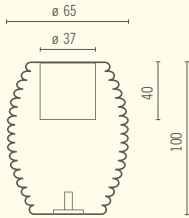

Indoor
Outdoor

Scarlett Light Design Christophe Pillet

Scarlett 180 Light

Indoor
Outdoor

Scarlett 140 Light

Indoor
Outdoor

Top Pot Light Design Ron Arad

Indoor
Outdoor