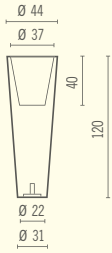

New Pot Light Design Paolo Rizzato

New Pot Maxi Light

Indoor
Outdoor

New Pot High Light