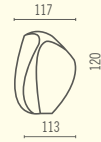

Flow Design Zaha Hadid

Flow Large

Indoor
Outdoor

Flow Medium

Indoor
Outdoor