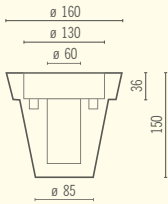

Indoor
Outdoor

Vase-One Light

Indoor
Outdoor

Vase-One Light con container