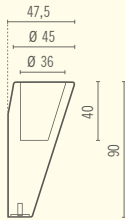

Pot-au-mur Light Design Ecal / Nicolas Le Moigne

Indoor
Outdoor