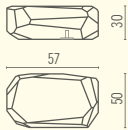

Lady Mary

Meteor Light Collection Design Arik Levy

Meteor Large Light

Indoor
Outdoor

Meteor Medium Light

Indoor
Outdoor

Meteor Small Light

Indoor
Outdoor