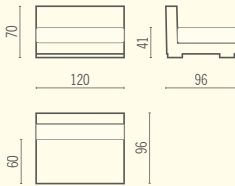

New Pot High Light

Indoor
Outdoor

One Design Marc Sadler

Elemento singolo
Single element

Indoor
Outdoor

Porcino Light Design Aldo Cibic

Indoor
Outdoor

Pot-au-mur Light Design Ecal / Nicolas Le Moigne