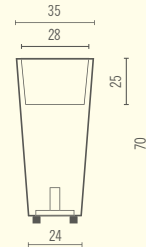

Indoor
Outdoor