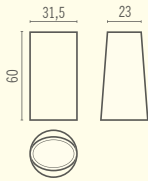

Giano Design Luisa Bocchietto

Indoor
Outdoor