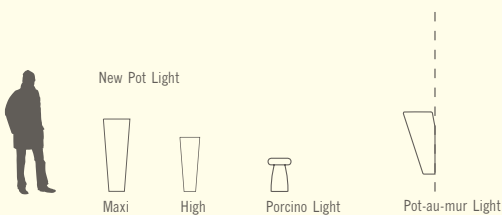

Pot-au-mur Light Design Ecal / Nicolas Le Moigne

Indoor
Outdoor