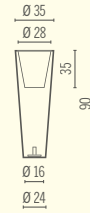

New Pot High Light

Indoor
Outdoor

One Design Marc Sadler

Elemento singolo
Single element

Indoor
Outdoor

Porcino Light Design Aldo Cibic

Indoor
Outdoor

Pot-au-mur Light Design Ecal / Nicolas Le Moigne