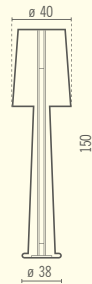

Miss Jane Design Marc Sadler

Indoor
Outdoor