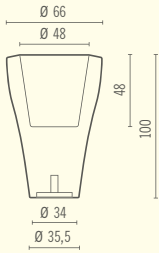

Ming High Light Design Rodolfo Dordoni

Indoor
Outdoor