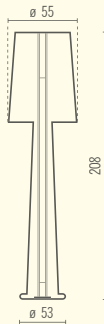

Lady Jane Design Marc Sadler

Indoor
Outdoor