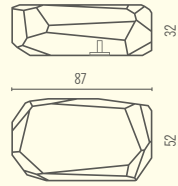

Lady Mary

Meteor Light Collection Design Arik Levy

Meteor Large Light

Indoor
Outdoor

Meteor Medium Light

Indoor
Outdoor

Meteor Small Light

Indoor
Outdoor